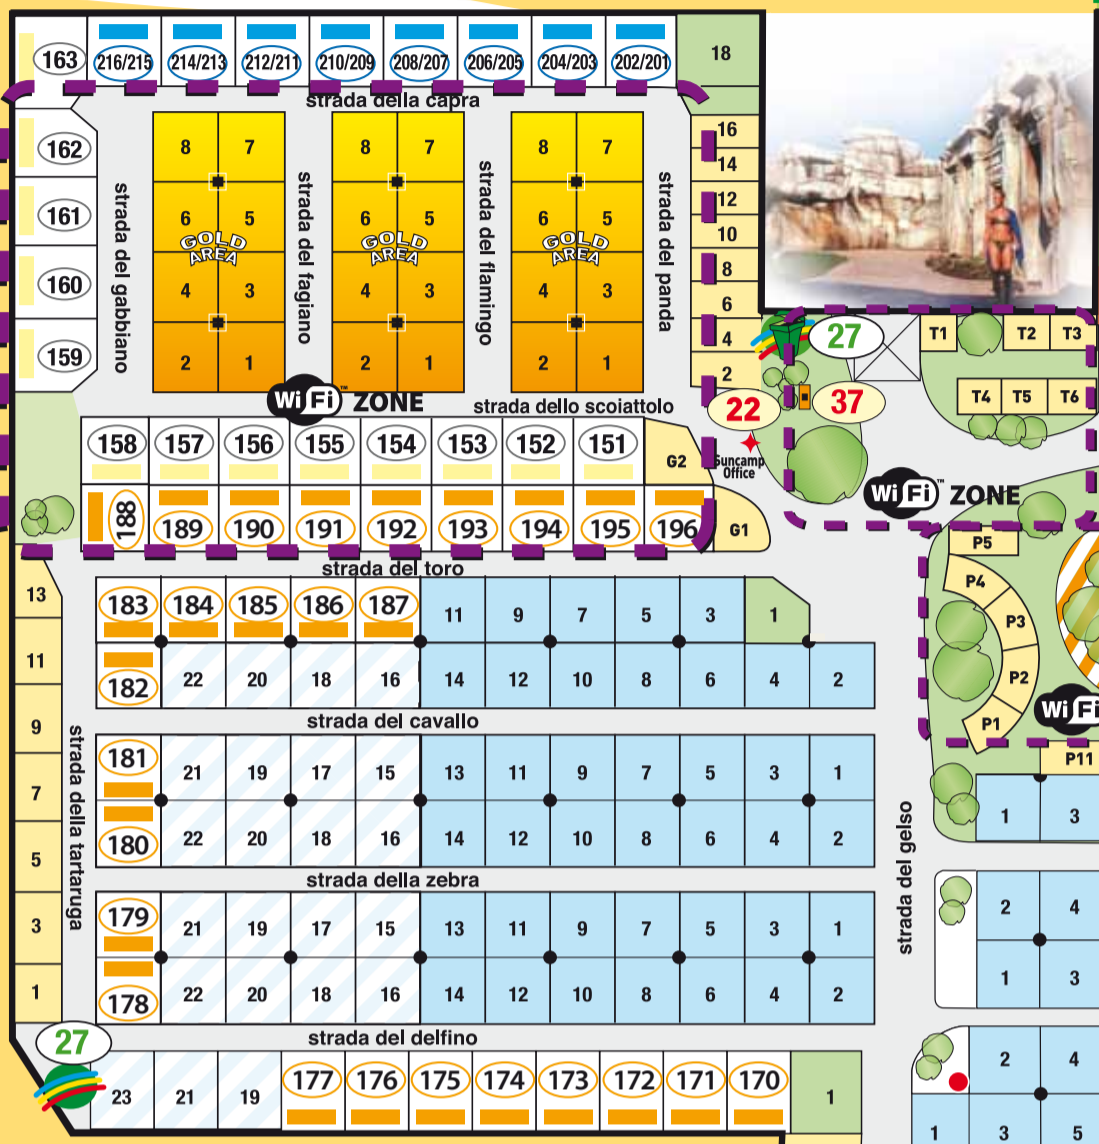

1. Reception desk
2. Excursions office
3. Newspapers and Tabaccoes
4. Mini Club
5. Doctor
6. Atoll Beach Bar
7. Atoll Beach
8. Bar Pizzeria Restaurant
9. Animation office
10. Pre-olympic Swimming-pool
11. Lilliputian train for the beach
12. Miniature golf
13. Kinder Paradise
14. Bar Pizzeria Restaurant
15. Supermarket
16. Bazaar
17. Gymnasium
18. WI FI ZONE
19. Laundry "A" + Cooling Elements
20. Bathroom unit "B"
21. Bath. unit "C" and "C1"
22. Sanitary "D"
23. Baby-Room "E"
24. Multi-purpose sports ground
25. Archery field
26. Tennis
27. Children playground
28. Ecological Area
29. Videogames/Internetcorner
30. "Arena - Disco"
31. "Bar Disco Pub"
32. "Aqua Therm Beach"
33. "The Well-being Gardens"
34. Refrigerator boxes
35. Ping-Pong
36. Exercise path
37. Bowsls
38. Barbecue
39. Kiosk/ Bike hire
40. "Thermae Oasis"

- Lodges "IRIS"
- Mobil-Home "IBISCO"
- Mobil-Home "GELSOMINO"
- Mobil-Home "NINFEA"
- Eco-Chalet "ORCHIDEA"
- Bungalow "MIMOSA"
- Chalets "PEONIA"
- Minichalets "CAMELIA"
- Campsite "A"
- Campsite "B"
- Campsite "C"
- Campsite "D"
- Campsite "E"
- Campsite "Gold"
- Hydrant
- Cash Dispenser
- Disabled toilet

1. Ricevimento
2. Ufficio Informazioni Escursioni
3. Giornali e Tabacchi
4. Mini Club
5. Dottore
6. Bar Atoll Beach
7. Atoll Beach
8. Bar / Pizzeria Ristorante
9. Ufficio animazione
10. Piscina Pre olimpionica
11. Trenino spiaggia
12. Minigolf
13. Kinder Paradise
14. Bar / Pizzeria Ristorante
15. Supermarket
16. Bazaar
17. Palestra
18. WI FI ZONE
19. Lavanderia "A" + Elementi refrigeranti
20. Servizi Nursery "B"
21. Servizi "C", "C1"
22. Servizi "D"
23. Lavanderia-Nursery "E"
24. Campi polivalenti
25. Tiro con l'arco
26. Tennis Polivalente
27. Parco Giochi
28. Sala Giochi / Internet Point
29. Arena Disco
30. Bar Disco Pub
31. Aqua Therm Beach
32. "Giardini del Benessere"
33. Celle Frigo
34. Ping Pong
35. Percorso Vita
36. Bocce
37. Barbecue
38. Noleggio biciclette
39. Thermae Oasis
- Lodges "IRIS"
- Mobil-Home "IBISCO"
- Mobil-Home "GELSOMINO"
- Mobil-Home "NINFEA"
- Eco-Chalet "ORCHIDEA"
- Bungalow "MIMOSA"
- Chalets "PEONIA"
- Minichalets "CAMELIA"
- Piazzola "A"
- Piazzola "B"
- Piazzola "C"
- Piazzola "D"
- Piazzola "E"
- Piazzola "Gold"
- Estintore
- Bancomat
- Bagni Disabili