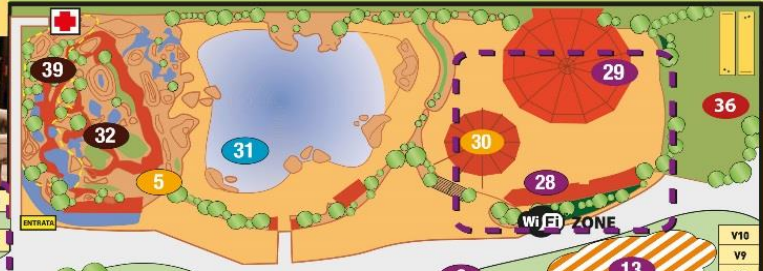

Camping & Thermae Bungalow Park

1. Reception desk
2. Excursions' office
3. Newspapers and Tobaccos
4. Mini Club
5. Doctor
6. Atoll Beach Bar
7. Atoll Beach
8. Bar Pizzeria Restaurant "Bora Bora"
9. Animation office
10. Pre-olympic Swimming-pool
11. Lillipulan train for the beach
12. Miniature golf
13. Kinder Paradise
14. Bar Pizzeria Restaurant "Moorea"
15. Supermarket
16. Bazaar
17. Gymnasium
18. WI FI ZONE
19. Laundry "A" + Cooling Elements
20. Bathroom unit "B"
21. Sanitary "D" and "C1"
22. Baby-Room "E"
23. Multi-purpose sports ground
24. Archery field
25. Tennis
26. Children playground
27. Ecological Area
28. Videogames
29. Arena "Disco"
30. "Bar Disco Pub"
31. "Aqua Therm Beach"
32. "The Well-being Gardens"
33. Refrigerator boxes
34. Ping-Pong
35. Exercise path
36. Bowls
37. Barbecue
38. Kiosk/ Bike hire
39. "Thermae Oasis"
40. Laundry
41. Photography Office