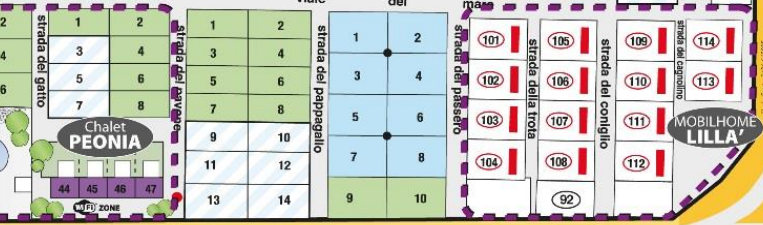

Camping & Thermae Bungalow Park

1. Reception desk
2. Excursions' office
3. Newspapers and Tobaccos
4. Mini Club
5. Doctor
6. Atoll Beach Bar
7. Atoll Beach
8. Bar Pizzeria Restaurant "Bora Bora"
9. Animation office
10. Pre-olympic Swimming-pool
11. Lillipulan train for the beach
12. Miniature golf
13. Kinder Paradise
14. Bar Pizzeria Restaurant "Moorea"
15. Supermarket
16. Bazaar
17. Gymnasium
18. WI FI ZONE
19. Laundry "A" + Cooling Elements
20. Bathroom unit "B"
21. Sanitary "D" and "C1"
22. Baby-Room "E"
23. Multi-purpose sports ground
24. Archery field
25. Tennis
26. Children playground
27. Ecological Area
28. Videogames
29. Arena "Disco"
30. "Bar Disco Pub"
31. "Aqua Therm Beach"
32. "The Well-being Gardens"
33. Refrigerator boxes
34. Ping-Pong
35. Exercise path
36. Bowls
37. Barbecue
38. Kiosk/ Bike hire
39. "Thermae Oasis"
40. Laundry
41. Photography Office