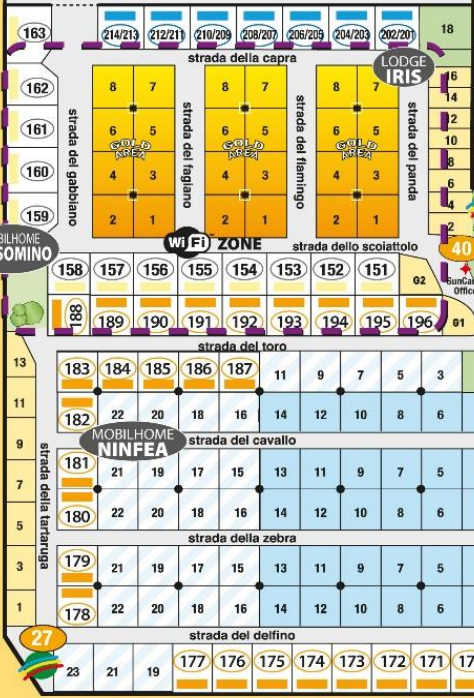

GOLD Parking

1. Ricevimento
2. Ufficio Informazioni Escursioni
3. Giornali e Tabacchi
4. Mini Club
5. Dottore
6. Bar Atoll Beach
7. Atoll Beach
8. Bar / Pizzeria Ristorante "Bora Bora"
9. Ufficio animazione
10. Piscina Pre olimpionica
11. Trenino spiaggia
12. Minigolf
13. Kinder Paradise
14. Bar / Pizzeria Ristorante "Moorea"
15. Supermarket
16. Bazaar
17. Palestra
18. WI FI ZONE
19. Lavanderia "A" + Elementi refrigeranti
20. Servizi Nursery "B"
21. Servizi "C1"
22. Servizi "D"
23. Lavanderia-Nursery "E"
24. Campi polivalenti
25. Tiro con l'arco
26. Tennis Polivalente
27. Parco Giochi
28. Isole Ecologiche
29. Sala Giochi
30. Bar Disco Pub
31. Aqua Therm Beach
32. "Giardini del Benessere"
33. Frigo Box
34. Ping Pong
35. Percorso Vita
36. Booco
37. Barbecue
38. Noleggio biciclette
39. Thermae Oasis
40. Lavanderia
41. Fotografo
- Lodges "IRIS"
- Mobil-Home "LILLA"
- Mobil-Home "GELSOMINO"
- Mobil-Home "NINFEA"
- Eco-Chalet "ORCHIDEA"
- Bungalow "MIMOSA"
- Chalets "PEONIA"
- Minichalets "CAMELIA"
- Piazzola "A"
- Piazzola "B"
- Piazzola "C"
- Piazzola "D"
- Piazzola "E"
- Campsite "Gold"
- Estintore
- Bancomat
- Bagni Disabili