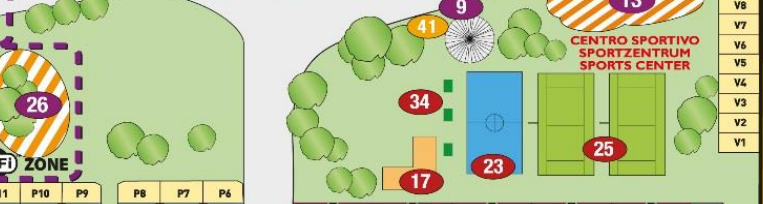

Camping & Thermae Bungalow Park

1. Reception desk
2. Excursions' office
3. Newspapers and Tobaccos
4. Mini Club
5. Doctor
6. Atoll Beach Bar
7. Atoll Beach
8. Bar Pizzeria Restaurant "Bora Bora"
9. Animation office
10. Pre-olympic Swimming-pool
11. Lillipulan train for the beach
12. Miniature golf
13. Kinder Paradise
14. Bar Pizzeria Restaurant "Moorea"
15. Supermarket
16. Bazaar
17. Gymnasium
18. WI FI ZONE
19. Laundry "A" + Cooling Elements
20. Bathroom unit "B"
21. Sanitary "D" and "C1"
22. Baby-Room "E"
23. Multi-purpose sports ground
24. Archery field
25. Tennis
26. Children playground
27. Ecological Area
28. Videogames
29. Arena "Disco"
30. "Bar Disco Pub"
31. "Aqua Therm Beach"
32. "The Well-being Gardens"
33. Refrigerator boxes
34. Ping-Pong
35. Exercise path
36. Bowls
37. Barbecue
38. Kiosk/ Bike hire
39. "Thermae Oasis"
40. Laundry
41. Photography Office